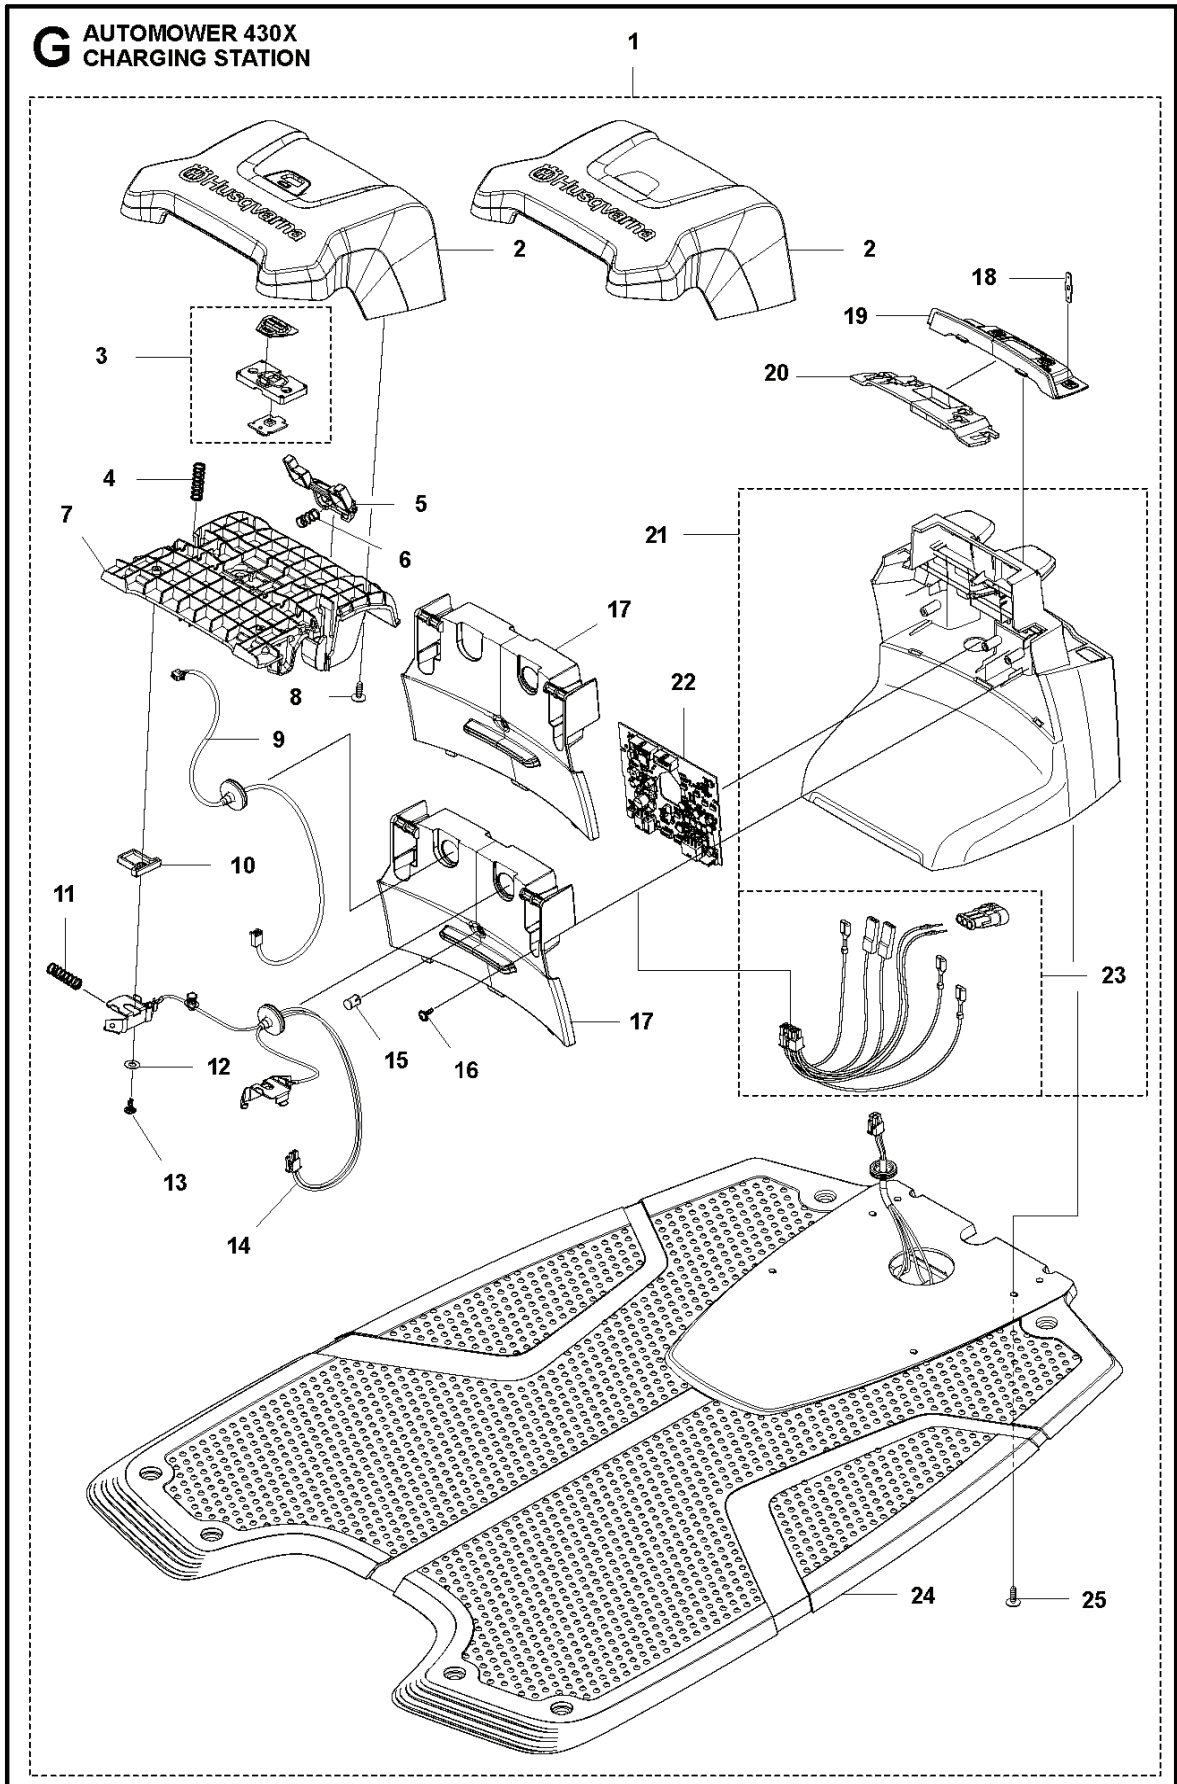

G AUTOMOWER 430X
CHARGING STATION

ROBOTIC LAWN MOWERS

PXM_REF	PXM_PARTNO	ARTIKELBESKRIVNING	PXM_REMARK	
1	593784702	LADDSTATION	Charging Station	1
2	579448204	HATT	With Park Button	1
2	579448203	HATT	Without Park Button	1
3	501065901	BUTTON KIT	Home Button KIT	1
4	580511401	FJÄDER	Spring	2
5	579462402	KNAPP	Button	1
6	574487001	FJÄDER	Spring	1
7	579458004	RAM	Frame	1
8	575543314	SCREW	Screw	4
9	579708301	LOOM	Home Button Wiring	1
10	579460502	DISTANSBRICKA	Distance	2
11	580511401	FJÄDER	Spring	2
12	734113741	BRICKA	Washer	2
13	575543314	SCREW	Screw	2
14	585539502	KABLAGE KPL	Loom Charging Contact	1
15	590217201	LINS	Diode Lens	1
16	575543314	SCREW	Screw	2
17	579459703	LOCK	2 holes (with park button)	1
17	579459704	LOCK	1 hole (without park button)	1
18	580504101	POLSKO	Terminal	4
19	579459802	PANEL	Panel	1
20	579459901	HÅLLARE	Holder	1
21	588188801	HUS KPL	Housing KIT	1
22	592894501	KRETSKORT	PCBA Charging Station	1
23	588478901	KABELSATS	Wiring CS	1
24	590094001	BASE ASSY	Charging Plate	1
25	575543314	SCREW	Screw	4