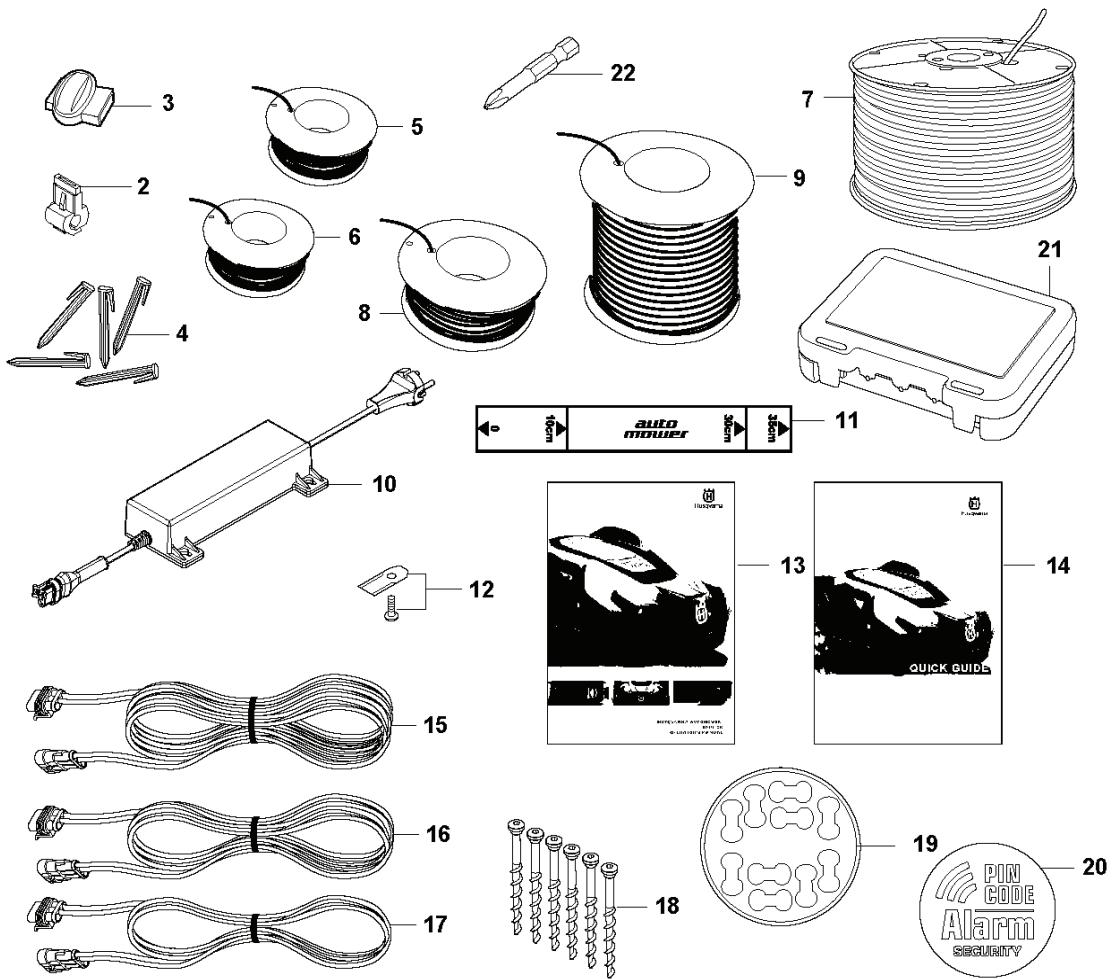

H AUTOMOWER 430X INSTALLATION ACCESSORIES

ROBOTIC LAWN MOWERS

PXM_REF	PXM_PARTNO	ARTIKELBESKRIVNING	PXM_REMARK		
1	967623601	INSTALLATION KIT	Installation KIT S: Wire (150 m), Staples (300 pcs), Connectors (3 pcs), Couplers (5 pcs)	1	
1	967623602	INSTALLATION KIT	Installation KIT M: Wire (250 m), Staples (400 pcs), Connectors (3 pcs), Couplers (5 pcs)	1	
1	967623603	INSTALLATION KIT	Installation KIT L: Wire (400 m), Staples (600 pcs), Connectors (5 pcs), Couplers (5 pcs)	1	
2	535129001	KOPPLING	Loop Wire Connector	1	
2	577864801	KOPPLING	Loop Wire Connectors, Blister Pack, 5pcs	1	
2	535129002	KOPPLING	Loop Wire Connector, Blister Pack, 100 pcs	1	
3	501980201	KOPPLING	Coupler	1	
3	577864701	KOPPLING	Couplers, Blister Pack, 5pcs	1	
3	501980203	KOPPLING	Couplers, 100 pcs	1	
4	577864201	KLAMMER	For all models, Staples, 85 mm, Blister Pack, 100 pcs.	1	
4	583973401	KLAMMER	For 2019, 2018, 2017 & 2016 models	1	
5	577864302	VAJER	Wire Blister Pack, (50 m)	1	
5	580662002	VAJER	Wire (150 m)	1	
5	577864301	VAJER	Wire Blister Pack, (150 m)	1	
6	580662001	VAJER	Wire (250 m)	1	
7	593297701	VAJER	Wire Pro 300m	1	
8	522914101	VAJER	Wire (500 m, ~3.4 mm)	1	
9	580662004	VAJER	Wire (800 m)	1	
10	590442401	POWER SUPPLY	Transformer (EU)	1	
10	590442402	DRIVENHET	Transformer (UK/IRL)	1	
10	590442403	POWER SUPPLY	Transformer (CH)	1	
10	590442404	POWER SUPPLY	Transformer (US/CA)	1	
10	590442405	DRIVENHET	Transformer (AU/NZ)	1	
10	590442406	DRIVENHET	Transformer (JP)	1	
11	544177501	MÄTTBAND	Measuring Tape	1	
12	577864603	BLADE SET	Long Life Safety Blades, Blister Pack, 9 pcs	1	
12	577606505	BLADE SET	Long Life Safety Blades, 45 pcs	1	
12	577606604	BLADE SET	Long Life Safety Blades, 300 pcs	1	
15	579825101	KABLAGE KPL	Low Voltage Cable 20 meter	1	
16	579825102	KABLAGE KPL	Low Volt Cabel 10 meter	1	
17	579825104	KABLAGE KPL	Low Voltage Cable (5 m)	1	
17	579825103	KABLAGE KPL	Low Volt Cabel 3 meter	1	
18	597435801	SCREW	6 pcs+Key	1	
19	586277901	ETIKETT	Sticker Cable Markers 10 pcs	1	
20	579571201	DEKAL	Label Alarm	1	
21	590855001	LÅDA	Cable Connector Protection	1	
22	596339801	VERKTYG	Bit for Automower blades MOQ 5 pcs	1