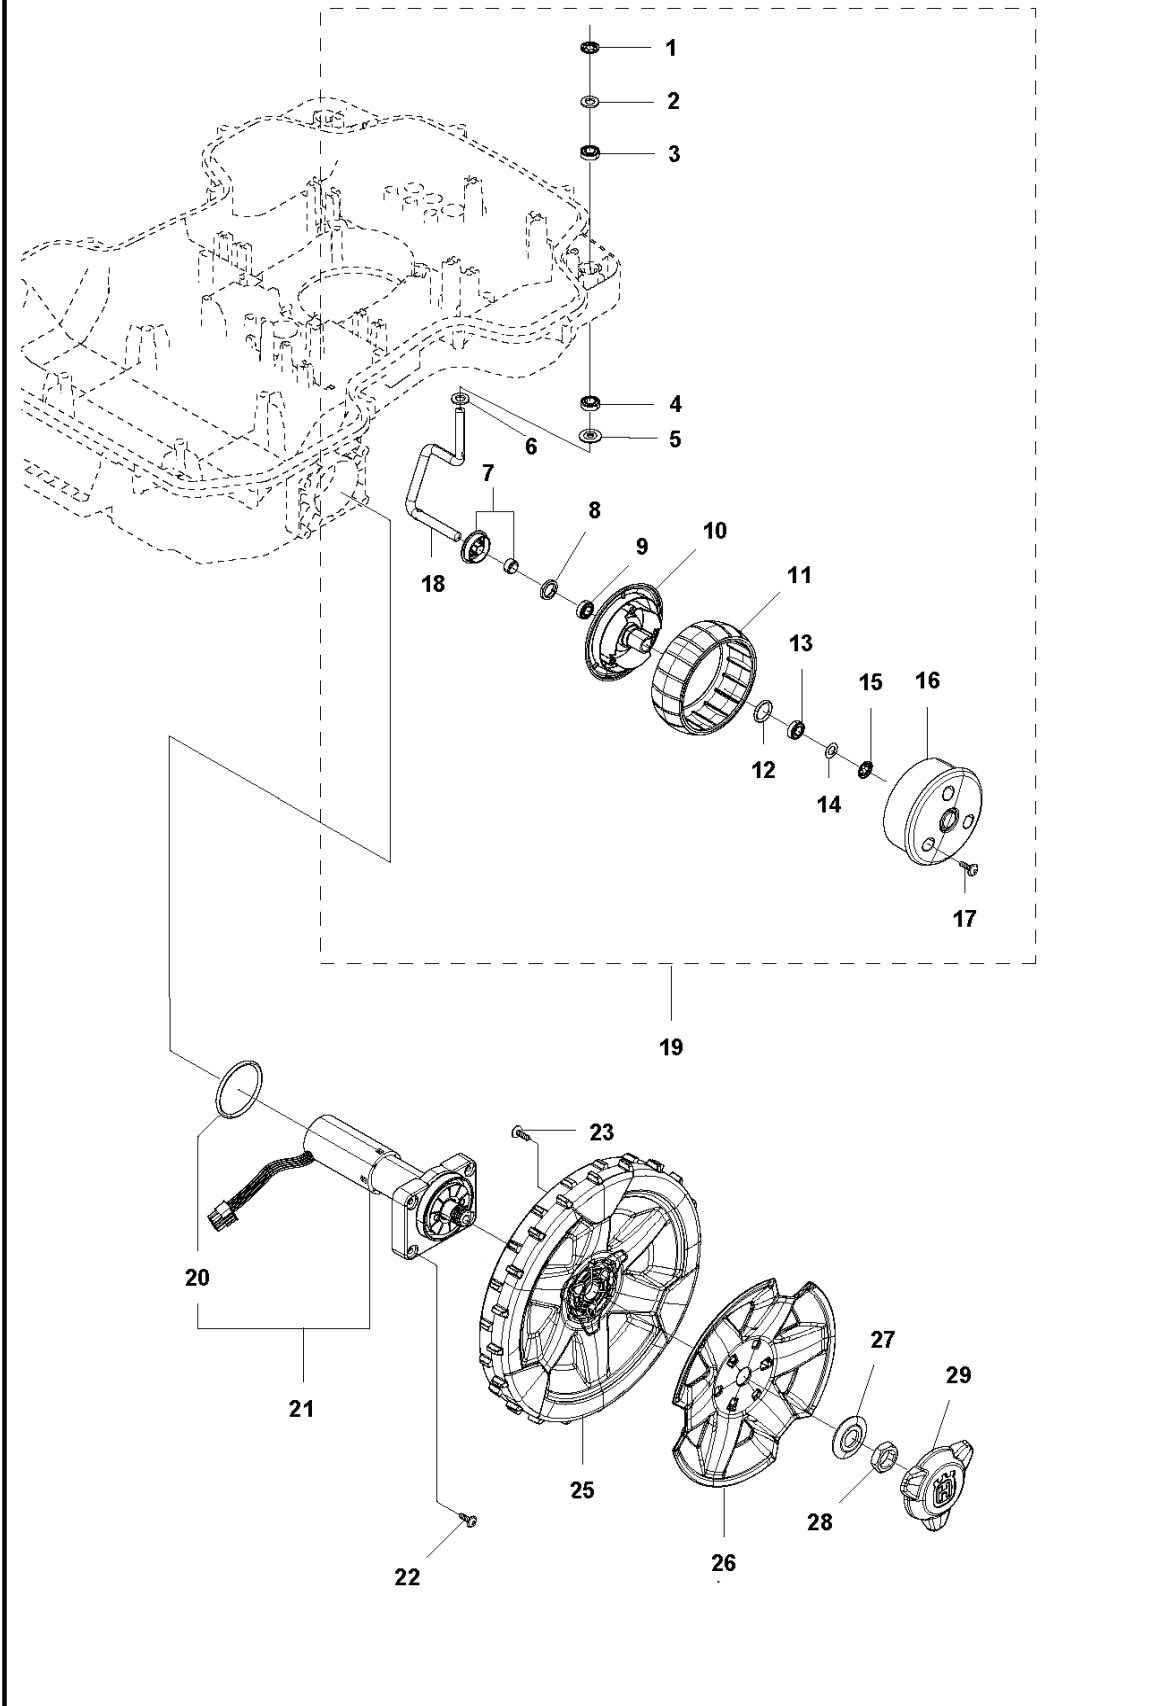

E AUTOMOWER 430X
WHEELS & TIRES

ROBOTIC LAWN MOWERS

PXM_REF	PXM_PARTNO	ARTIKELBESKRIVNING	PXM_REMARK	
1	576019302	LÅSBRICKA	Lock Washer	2
2	580764601	BRICKA	Washer	2
3	580605101	KULLAGER	Ball Bearing	2
3	597795601	KULLAGER	Tube 50 pcs	1
4	580605101	KULLAGER	Ball Bearing	2
4	597795601	KULLAGER	Tube 50 pcs	1
5	535087803	BRICKA	Washer	2
6	580764601	BRICKA	Washer	2
7	581621501	SHIELD KIT	Shield KIT	2
8	580487101	TÄTNING	Sealing	2
9	597795601	KULLAGER	Tube 50 pcs	1
9	580605101	KULLAGER	Ball Bearing	2
10	579457101	HJUL	Wheel Inside	2
11	574449801	HJUL	Tire	2
12	580445101	O-RING	O-ring	2
13	580605101	KULLAGER	Ball Bearing	2
13	597795601	KULLAGER	Tube 50 pcs	1
14	580764601	BRICKA	Washer	2
15	576019302	LÅSBRICKA	Lock Washer	2
16	579457201	HJUL	Wheel Outside	2
17	575543314	SCREW	For 2016 models	6
18	580336101	SPINDEL	Spindle	2
19	581621402	HJUL KIT	Front Wheel KIT	2
20	580443902	O-RING	O-ring	2
21	581621306	MOTOR KIT		2
22	574450101	SKRUV ITXPANT	Screw	8
23	575543314	SCREW	For 2016 models	1
25	582280203	HJUL KPL	Rear Wheel	2
26	579505701	HJULKÅPA	Wheel Cover	2
27	586210601	BRICKA	Spring Washer	2
28	731432401	HEXAGON TUNN MUTTER	Thin Nut	2
29	579505502	NAVKAPSEL	Hub Cap	2