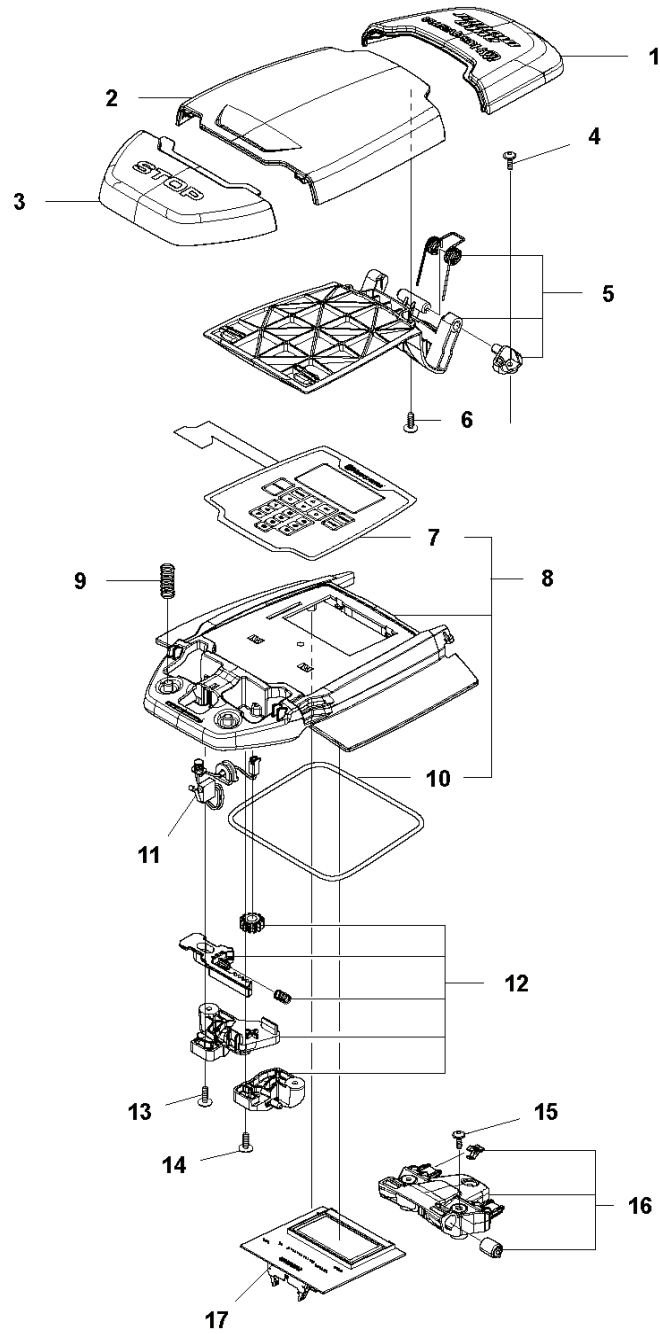

C AUTOMOWER 430X
CENTER CONSOL

ROBOTIC LAWN MOWERS

PXM_REF	PXM_PARTNO	ARTIKELBESKRIVNING	PXM_REMARK		
1	588797503	KÅPA	For 2020, 2019 & 2018 models	1	
1	588797502	KÅPA	For 2017 & 2016 models	1	
2	579458503	LUCKA	Hatch	1	
3	579458101	KNAPP	Button	1	
4	575543314	SCREW	Screw	2	
5	501065801	HINGE KIT	Hinge KIT	1	
6	575543314	SCREW	Screw	2	
7	579627902	TANGENTBORD	Keyboard	1	
8	583943702	TÄCKLOCKSSATS	For 2020 & 2019 models	1	
8	583943701	TÄCKLOCKSSATS	For 2018, 2017 & 2016 models	1	
9	535130101	FJÄDER	Spring	2	
10	574874706	TÄTNINGSLIST	Sealing Strip (1 pcs. 5 mm)	1	
11	574480302	BRYTARE	Switch	1	
12	501066001	LOCK KIT	Locking Plate KIT	1	
13	575543314	SCREW	Screw	1	
14	575543314	SCREW	Screw	1	
15	575543314	SCREW	Screw	3	
16	581620701	SUPPORT KIT	Support KIT	1	
17	592910401	KRETSKORT	For 2020 & 2019 models	1	
17	588275901	KRETSKORT	For 2018, 2017 & 2016 for models	1	