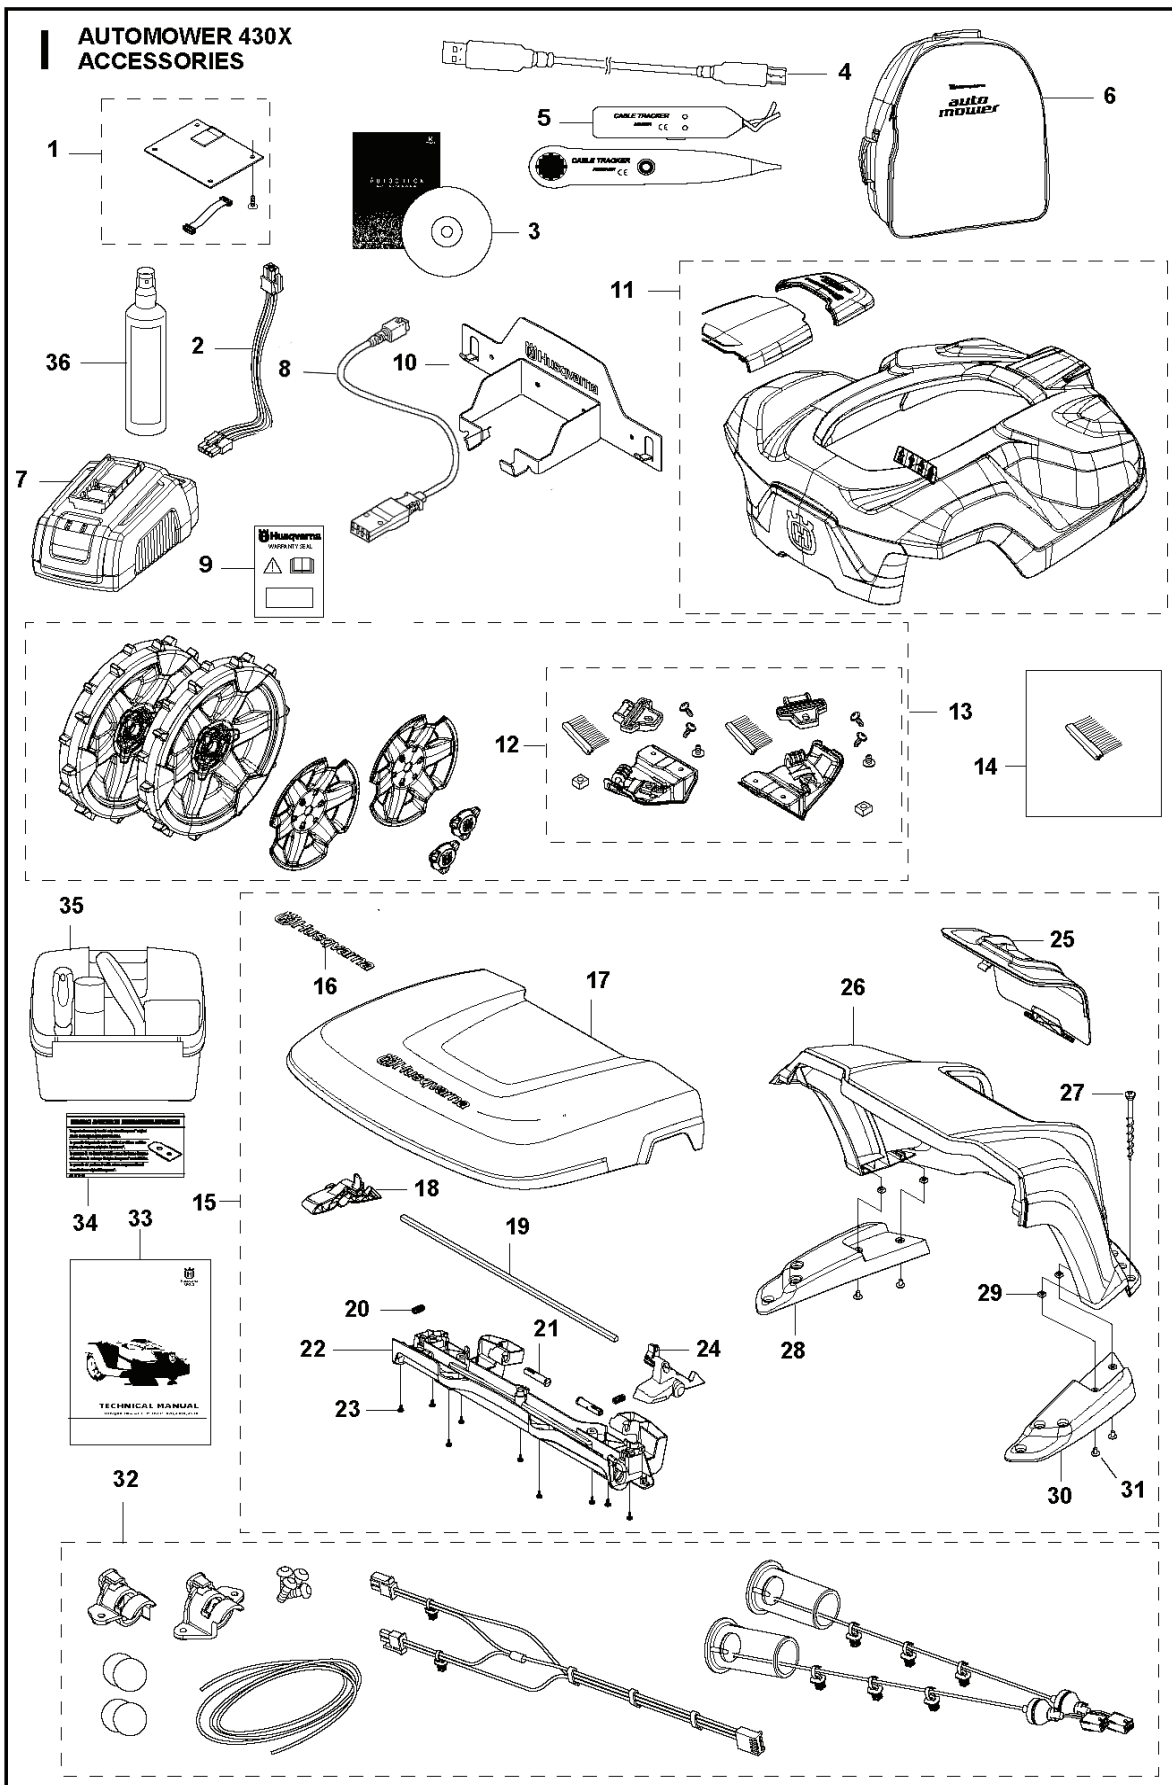

ROBOTIC LAWN MOWERS

PXM_REF	PXM_PARTNO	ARTIKELBESKRIVNING	PXM_REMARK	
1	586662311	GPS MODULE	AM Connect. KIT, US,CA	1
1	586662308	GPS MODULE	AM Connect. KIT, AU,NZ	1
1	586662309	GPS MODULE	AM Connect. KIT,	1
1	586662307	GPS MODULE	AM Connect. KIT,	1
2	591203601	KABLAGE KPL		1
3	577858103	DVD	DVD Autocheck EXP	1
4	577518102	KABEL	Service Cable (USB)	1
5	577606801	TESTUTRUSTNING	Interruption Detector	1
6	522916701	VÄSKA	Bag	1
7	588408401	BATTERILADDARE	Quick Charger with Battery Test	1
8	588202601	KABLAGE KPL	Cable Quick Charger	1
9	580689502	DEKAL	Warranty Seal 1pcs	1
10	585019702	WALL HANGER	Wall Hanger	1
11	580965702	BODY KIT	For 2017 & 2016 models	1
12	581903102	BORSTSATS	Brush KIT incl Brush, 6 pcs	1
13	581889702	WHEEL KIT	Rear Wheel KIT incl. Brush KIT	1
14	581982002	BORSTSATS	Brush, 6pcs	1
15	585019401	HUS	House KIT	1
16	577469001	DEKAL	Decal	1
17	586885801	KIT	Cover Lid	1
18	585324002	HANDTAG	Handle Left	1
19	585324101	STÅNG	Steel Rod	1
20	580511401	FJÄDER	Spring	2
21	585341501	GÅNGJÄRNSPINNE	Hinge Pin	2
22	585341601	BALK	Beam	1
23	575543314	SCREW	Screw	9
24	585324001	HANDTAG	Handle Right	1
25	585323601	LUCKA	Hatch	1
26	585323401	KÅPA	Cover Base	1
27	575238601	SCREW KIT	Screw KIT, 6 pcs	1
28	585323802	STÖD	Support Base Left	1
29	503226601	MUTTER 4-KANT	Square Nut	4
30	585323801	STÖD	Support Base Right	1
31	535129303	SKRUV IHANM	Screw	4
32	581912502	HEAD LIGHTS	Head Lights KIT	1
34	591374101	DEKAL	Original Parts sticker SV NO DK FI	1
34	591374102	DEKAL	Original Parts sticker DE FR NL IT	1
34	591374103	DEKAL	Original Parts sticker EN ES FR IT	1
35	590855101	SATS	Maintenance and cleaning kit	1
36	593967901	SPRAY		1