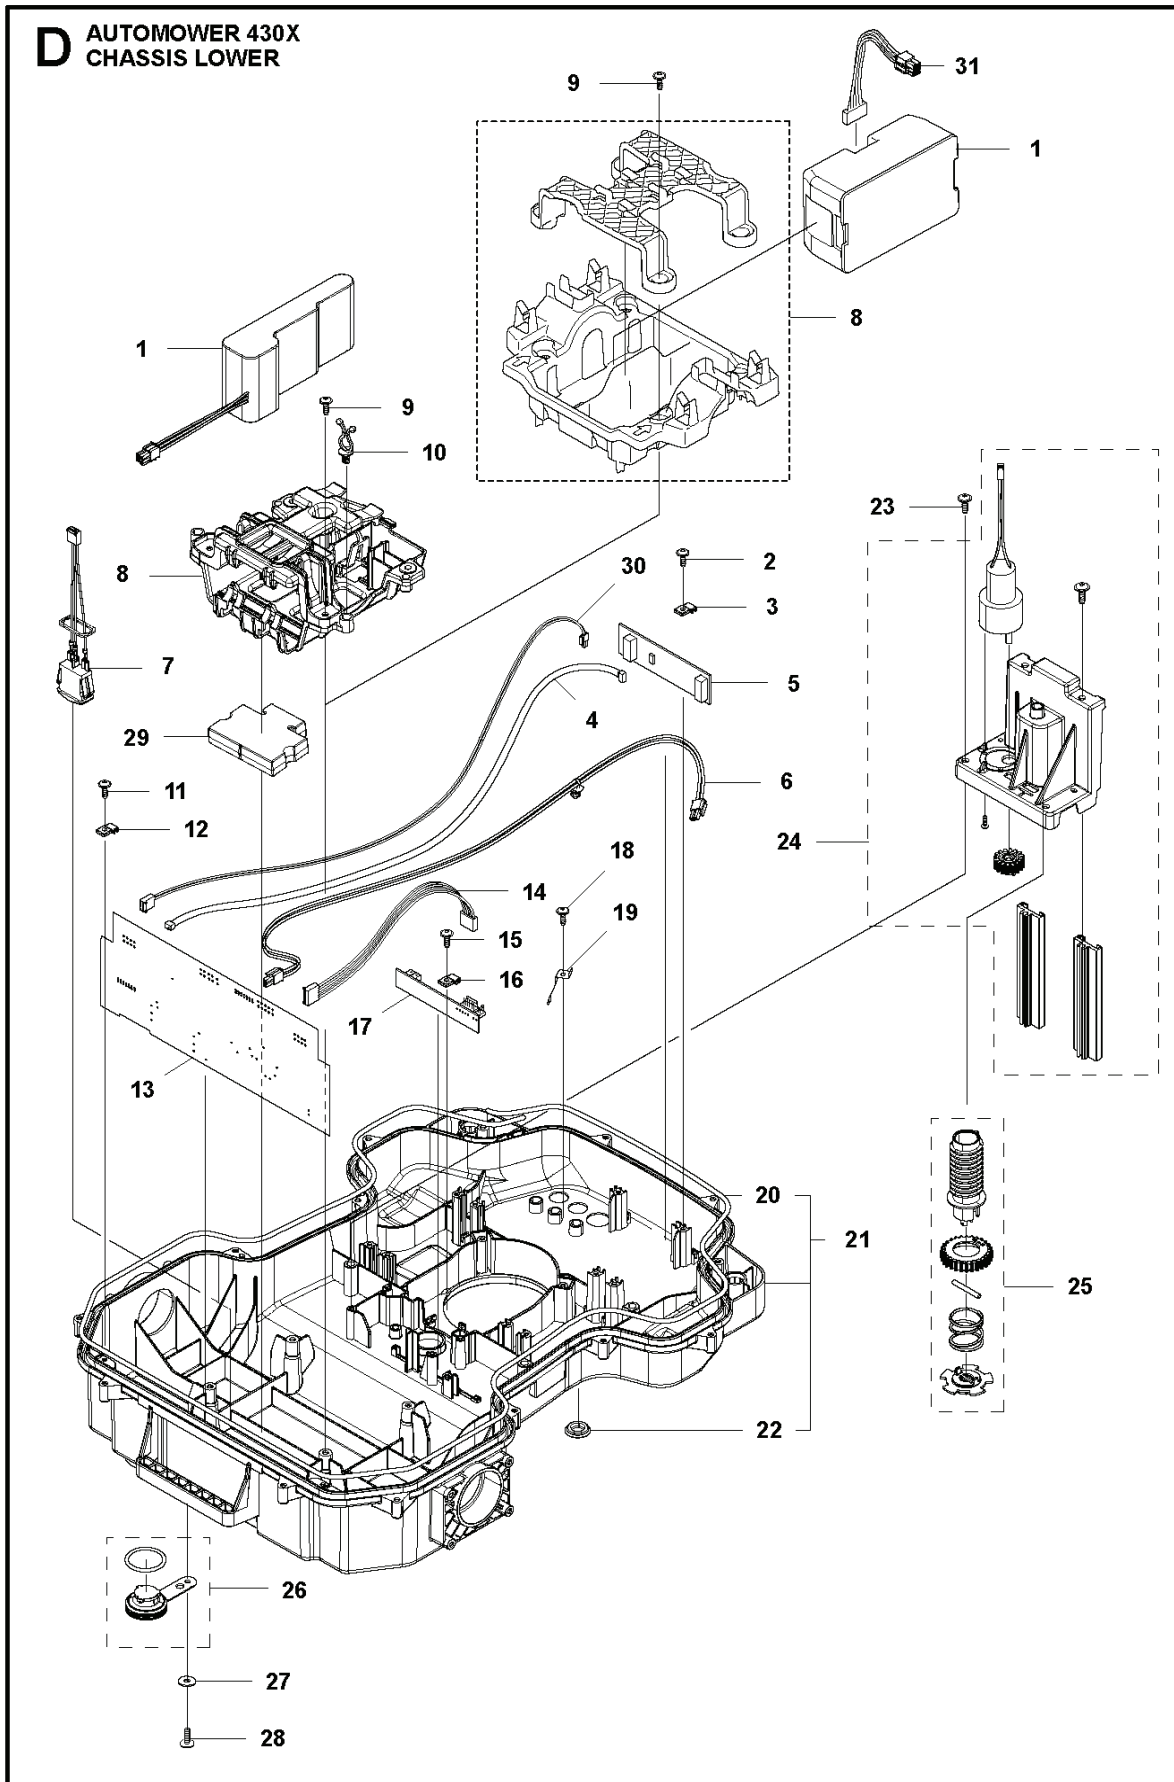

D AUTOMOWER 430X
CHASSIS LOWER

ROBOTIC LAWN MOWERS

PXM_REF	PXM_PARTNO	ARTIKELBESKRIVNING	PXM_REMARK		
1	589585701	BATTERI	Up to Serial number 1913XXXX	1	
1	593247401	BATTERI	From Serial number 191304274	1	
2	575543314	SCREW	Screw	2	
3	579529401	ÖVERFALL	Clamp	2	
4	579708201	KABLAGE KPL	Loom	1	
5	592852701	KRETSKORT	Sensor Board	1	
6	580370702	KABLAGE KPL	Loom	1	
7	579708701	KABLAGE KPL	Switch, On Off	1	
8	580609602	HÅLLARE	Up to Serial number 1913XXXX	1	
8	596494701	HOLDER KIT	From Serial number 191304274	1	
9	574450101	SKRUV ITXPANT	Screw	5	
10	580682901	HÅLLARE	Holder	7	
11	575543314	SCREW	Screw	2	
12	579529401	ÖVERFALL	Clamp	2	
13	592852601	KRETSKORT	Main Board	1	
14	579708001	KABLAGE KPL	Loom	1	
15	575543314	SCREW	Screw	1	
16	579529401	ÖVERFALL	Clamp	1	
17	579728502	KRETSKORT	Cutting Height	1	
18	575543314	SCREW	Screw	2	
19	581556101	FJÄDER	Spring	2	
20	574874705	TÄTNINGSLIST	Sealing Strip (1 pcs, 5 mm)	1	
21	583944502	CHASSIS KIT	Chassis KIT	1	
22	584897501	GENOMFÖRING	Plug	2	
23	575543314	SCREW	Screw	4	
24	501068301	MOTOR KPL	Motor ASSY	1	
25	581621601	SCREW KIT	Screw KIT	1	
26	581621202	PLUG KIT	Plug KIT	1	
27	734113741	BRICKA	Washer	1	
28	574450101	SKRUV ITXPANT	Screw	1	
29	587249601	VIKT	Weight	1	
30	588818402	KABLAGE KPL	Wiring ASSY	1	
31	591203601	KABLAGE KPL	From Serial number 191304274	1