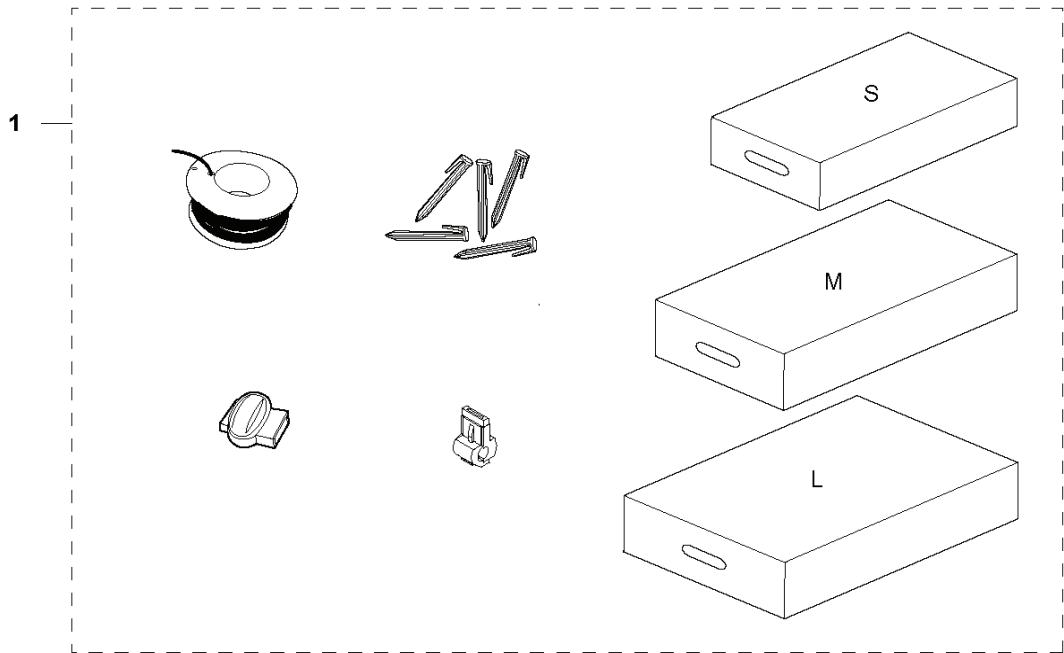

H AUTOMOWER 430X INSTALLATION ACCESSORIES

ROBOTIC LAWN MOWERS

PXM_REF	PXM_PARTNO	ARTIKELBESKRIVNING	PXM_REMARK		
1	967623601	INSTALLATION KIT	Installation KIT S: Wire (150 m), Staples (300 pcs), Connectors (3 pcs), Couplers (5 pcs)	1	
1	967623602	INSTALLATION KIT	Installation KIT M: Wire (250 m), Staples (400 pcs), Connectors (3 pcs), Couplers (5 pcs)	1	
1	967623603	INSTALLATION KIT	Installation KIT L: Wire (400 m), Staples (600 pcs), Connectors (5 pcs), Couplers (5 pcs)	1	
2	535129001	KOPPLING	Loop Wire Connector	1	
2	577864801	KOPPLING	Loop Wire Connectors, Blister Pack, 5pcs	1	
2	535129002	KOPPLING	Loop Wire Connector, Blister Pack, 100 pcs	1	
3	501980201	KOPPLING	Coupler	1	
3	577864701	KOPPLING	Couplers, Blister Pack, 5pcs	1	
3	501980203	KOPPLING	Couplers, 100 pcs	1	
4	577864201	KLAMMER	For all models, Staples, 85 mm, Blister Pack, 100 pcs.	1	
4	583973401	KLAMMER	For 2019, 2018, 2017 & 2016 models	1	
5	577864302	VAJER	Wire Blister Pack, (50 m)	1	
5	580662002	VAJER	Wire (150 m)	1	
5	577864301	VAJER	Wire Blister Pack, (150 m)	1	
6	580662001	VAJER	Wire (250 m)	1	
7	593297701	VAJER	Wire Pro 300m	1	
8	522914101	VAJER	Wire (500 m, ~3.4 mm)	1	
9	580662004	VAJER	Wire (800 m)	1	
10	590442401	POWER SUPPLY	Transformer (EU)	1	
10	590442402	DRIVENHET	Transformer (UK/IRL)	1	
10	590442403	POWER SUPPLY	Transformer (CH)	1	
10	590442404	POWER SUPPLY	Transformer (US/CA)	1	
10	590442405	DRIVENHET	Transformer (AU/NZ)	1	
10	590442406	DRIVENHET	Transformer (JP)	1	
11	544177501	MÄTTBAND	Measuring Tape	1	
12	577864603	BLADE SET	Long Life Safety Blades, Blister Pack, 9 pcs	1	
12	577606505	BLADE SET	Long Life Safety Blades, 45 pcs	1	
12	577606604	BLADE SET	Long Life Safety Blades, 300 pcs	1	
15	579825101	KABLAGE KPL	Low Voltage Cable 20 meter	1	
16	579825102	KABLAGE KPL	Low Volt Cabel 10 meter	1	
17	579825104	KABLAGE KPL	Low Voltage Cable (5 m)	1	
17	579825103	KABLAGE KPL	Low Volt Cabel 3 meter	1	
18	597435801	SCREW	6 pcs+Key	1	
19	586277901	ETIKETT	Sticker Cable Markers 10 pcs	1	
20	579571201	DEKAL	Label Alarm	1	
21	590855001	LÅDA	Cable Connector Protection	1	
22	596339801	VERKTYG	Bit for Automower blades MOQ 5 pcs	1