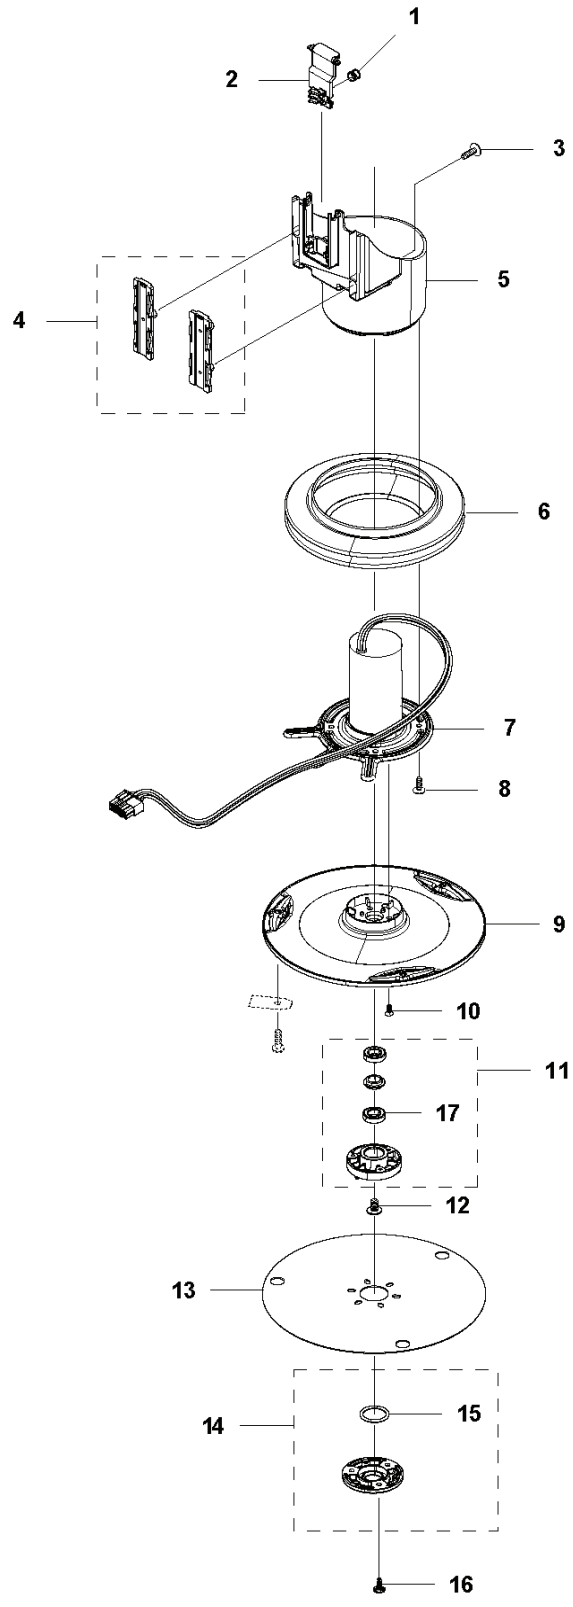

F AUTOMOWER 430X
BLADE MOTOR & CUTTING EQUIPMENT

ROBOTIC LAWN MOWERS

PXM_REF	PXM_PARTNO	ARTIKELBESKRIVNING	PXM_REMARK		
1	580624401	FJÄDER	Spring	1	
2	579564601	LÄNK	Link	1	
3	575543314	SCREW	Screw	3	
4	581621801	LAGERSATS	Bearing KIT	1	
5	579564501	HUS	Housing	1	
6	579666403	BÄLG	Bellows	1	
7	587381401	MOTOR KPL	Cutting Motor ASSY	1	
8	575543314	SCREW	Screw	4	
9	598814401	KNIVDISK	Incl. screws. For 2020 models	1	
9	587378101	KNIVDISK	For 2019, 2018, 2017 & 2016	1	
10	535130502	SCREW	Fits to Cutting Disc 587378101	3	
10	590508701	SCREW	Fits to Cutting Disc 597282001	1	
11	588421702	LAGERHUS KPL	Bearing Housing ASSY	1	
12	535076001	SCREW	Screw	1	
13	597449801	HASPLÅT	From Serial Number 1946XXXXX	1	
13	587378001	HASPLÅT	Up to Serial Number 1945XXXXX	1	
14	587449601	TÄCKLOCKSSATS	Bearing Cover ASSY	1	
15	585297501	O-RING	O-Ring	1	
16	575543314	SCREW	Screw	3	
17	535075703	KULLAGER		1	11
17	593080801	KULLAGER	Tube 50 pcs	1